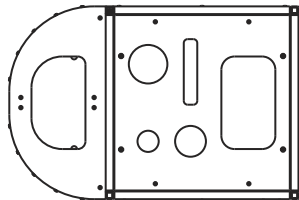

OPENINGS FOR  
SINGLE STREAM RECYCLE OR TRASH

10" SQUARE

7" x 12"

7" x 12" CURVED

1-3/4" X 10" SLOT  
PAPER OPENING

1-3/4" X 8" SLOT  
PAPER OPENING

5" PLASTIC  
OPENING

4-1/4" GLASS  
OPENING

2-3/4" ALUMINUM  
OPENING

REV 07-01-14

## SPECIFICATIONS

These openings are options that are available for all of the Multi-cycle containers and for use to convert standard trash receptacles to recycle containers.

Choose from one to eight openings depending on the type of receptacle and its intended use.