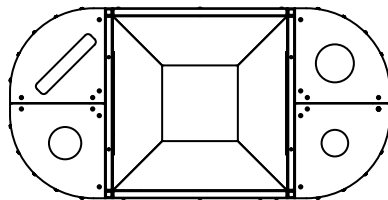

OPENINGS FOR  
SINGLE STREAM RECYCLE OR TRASH

10" SQUARE

7" x 12"

7" x 12" CURVED

1-3/4" X 10" SLOT  
PAPER OPENING

1-3/4" X 8" SLOT  
PAPER OPENING

5" PLASTIC  
OPENING

4-1/4" GLASS  
OPENING

2-3/4" ALUMINUM  
OPENING

REV 07-01-14